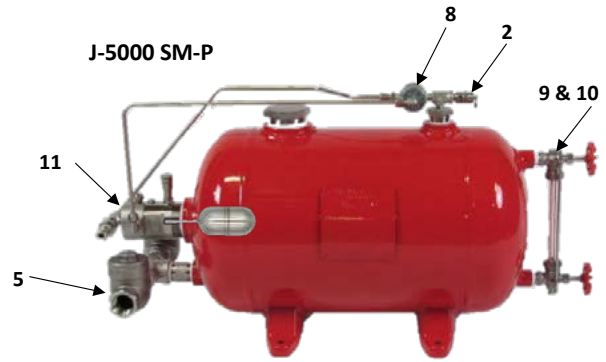

JATCO, INC.
ENVIRONMENTAL
PROTECTION
EQUIPMENT

JATCO Inc.
J-5000cx & J-5000 SM-P Tank Parts

No.	Item#	Description
1	JM5001x	3-Way Micro Valve w/Mounting Plate
2	JM5002 -100	1/4" SS Pressure Relief Valve 100 PSI
2	JM5002 -200	1/4" SS Pressure Relief Valve 200 PSI
2	JM5002 -100-IL	3/8" Stainless Steel In Line Pressure Relief Valve 100 PSI
2	JM5002 -200-IL	1/2" Stainless Steel In Line Pressure Relief Valve 200 PSI
3	JM5003	Manual Dump Plunger Assembly
3	JM5003-G	Greaseable Manual Dump Plunger Assembly
4	JM5004	Stainless Steel Float Arm & Pivot Assembly w/Float
5	JM5005	1" Check Valve
6	JM5006	2" Stainless Steel Valve Body "Bull Plug"
7	JM5007	10-Gallon ASME Code Vessel
8	JM5008x	1/4" Pilot Valve
8	JM5008x-CK	1/4" Pilot Valve Conversion Kit
9	JM5009	SS Gauge Cock Set
10	JM5010	Red Line Gauge Glass
11	JM5011	Complete Float Control Assembly (Item #1, 3, 4, 6)
11	JM5011 SM-P	Complete Float Control Assembly
11	JM5011 SM-P CK	Complete Float Control Assembly Conversion Kit
12	JM5012	Complete Control Set (Item #1, 2, 3, 4, 6, 8)
12	JM5012 SM-P	Complete Control Set
12	JM5012 SM-P 100 ABV	Complete Control Set
12	JM5012 SM-P 200 ABV	Complete Control Set 200 PSI
12	JM5012-200	Complete Control Set 200 PSI
13	JM5013	3/8" x 1/4" SS Inline Filter

STAINLESS OPTIONS

No.	Item#	Description
1 SS	JM5001x-SS	3 Way Stainless Steel Micro-Valve
8 SS	JM5008-100-SS	1/4" Stainless Steel Pilot Valve
8 SS	JM5008x-ABV	1/2" Stainless Steel 3 Way Ball Valve w/Actuator
8 SS	JM5008x-SS-100-CK	1/4" Stainless Steel Pilot Valve Conversion Kit 100 psi
8 SS	JM5008-100-ABV-CK	1/2" Stainless Steel 3 Way Ball Valve w/Actuator Conversion Kit
8 SS	JM5008-200-ABV-CK	1/2" Stainless Steel 3 Way Ball Valve w/Actuator Conversion Kit
11 SS	JM5011 -SS	Stainless Steel Complete Float Control Assembly
11	JM5011 SM-E	Electric Float Control Assembly
12 SS	JM5012 -SS	Stainless Steel Complete Control Set 100 PSI
12 SS	JM5012 -200-SS	Stainless Steel Complete Control Set 200 PSI